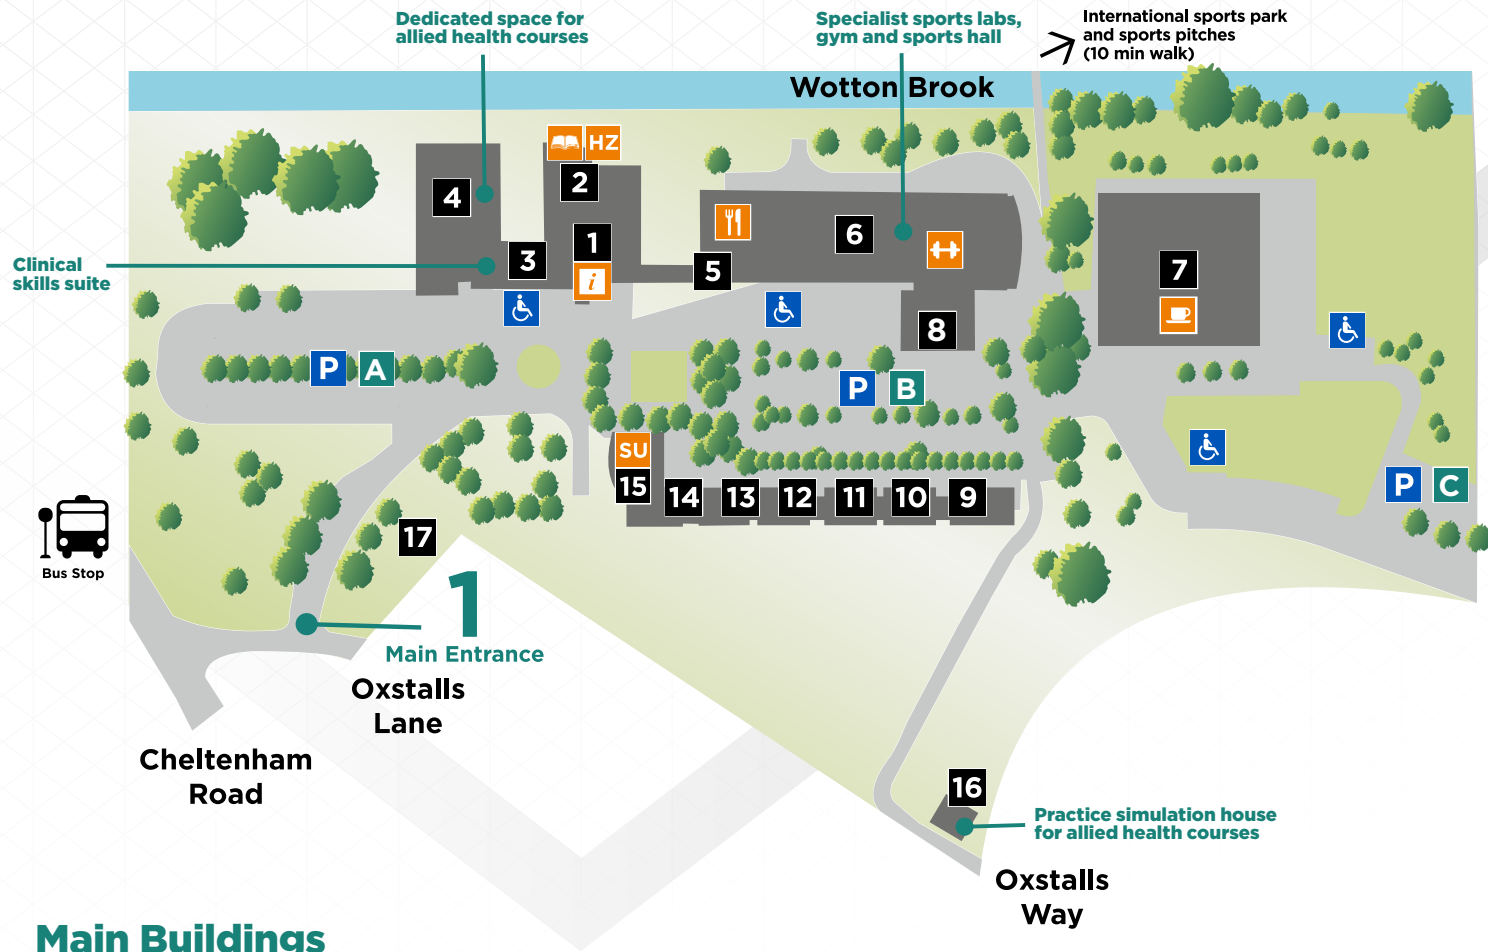

# Oxstalls campus

Please refer to the campus highlights for more info.

Oxstalls Lane, Longlevens, Gloucester GL2 9HW

## Key

-  Main Reception
-  Library and Information Services
-  Student Helpzone
-  Students' Union
-  Gym
-  Refectory
-  Café Area
-  Car Park
-  Disabled Parking

## Main Buildings

- 1 Reception (LC)
- 2 Library (LC)
- 3 Nursing facilities
- 4 Teaching Centre (TC)
- 5 Link Corridor (LC)
- 6 Sports Centre (SC)
- 7 The Business School (BG)
- 8 Performing Arts and Events Centre
- 15 Jonathon Porritt Building
- 16 Willow Lodge (W)
- 17 Mulberry Lodge (M)

### Gloucester Quays

Historic dockside with cinema, brewery, food and outlets like Jack Wills and Adidas.